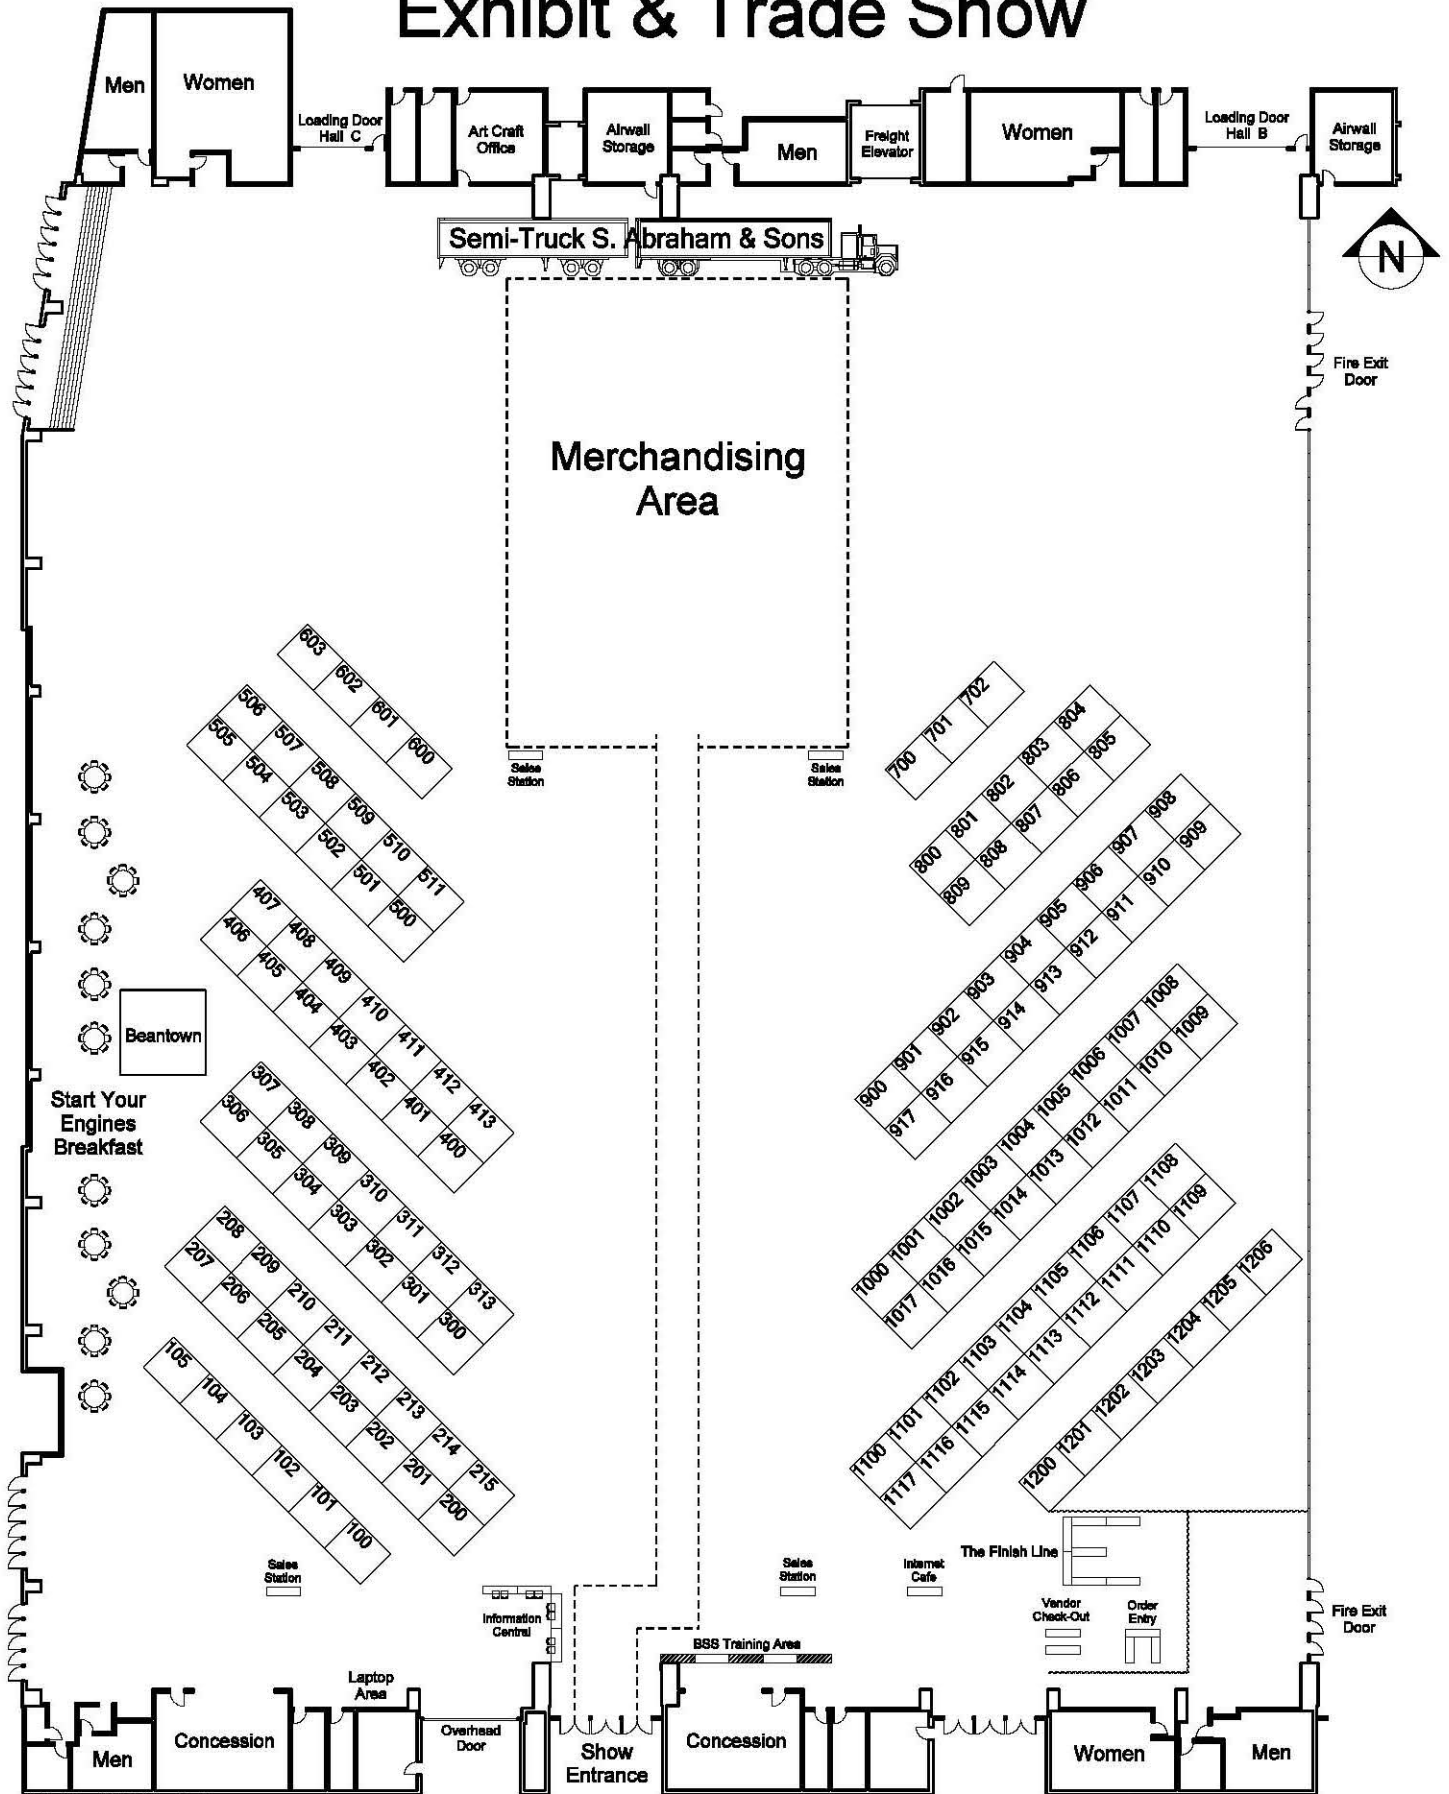

S. Abraham & Sons Vendor Exhibit & Trade Show

(140) 10' x 12' Exhibitor Booths